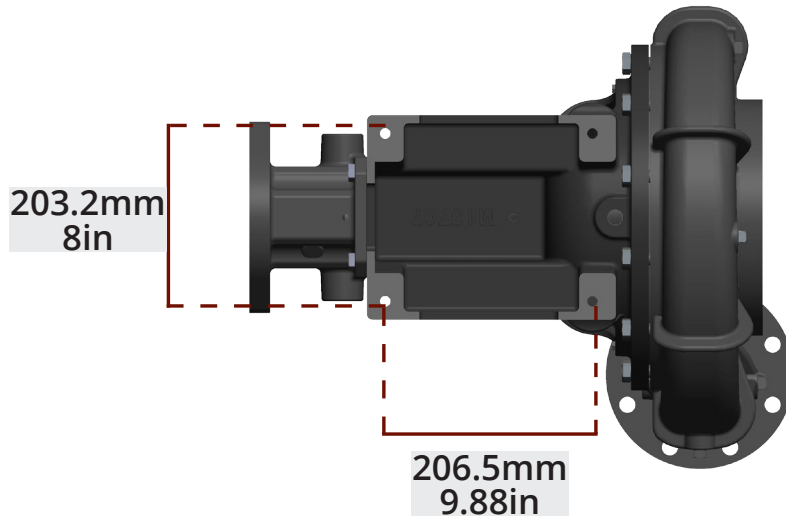

## M4-B Basic Dimensions

Please contact Parts Sales at 1-800-345-8889 for more dimensional information on our M4-B water pump.

Footprint/ Bottom

Volute View